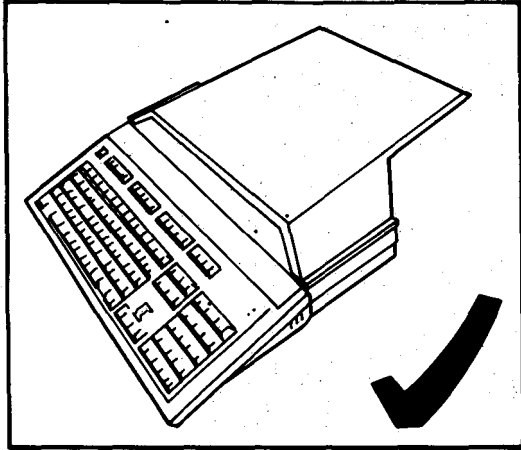

A3000 monitor stand

Slide the stand all the way onto the computer

Use the stand on a hard, flat, level surface

Do not allow the stand to overhang an edge

Do not prop the monitor up

Maximum monitor weight 15 kg